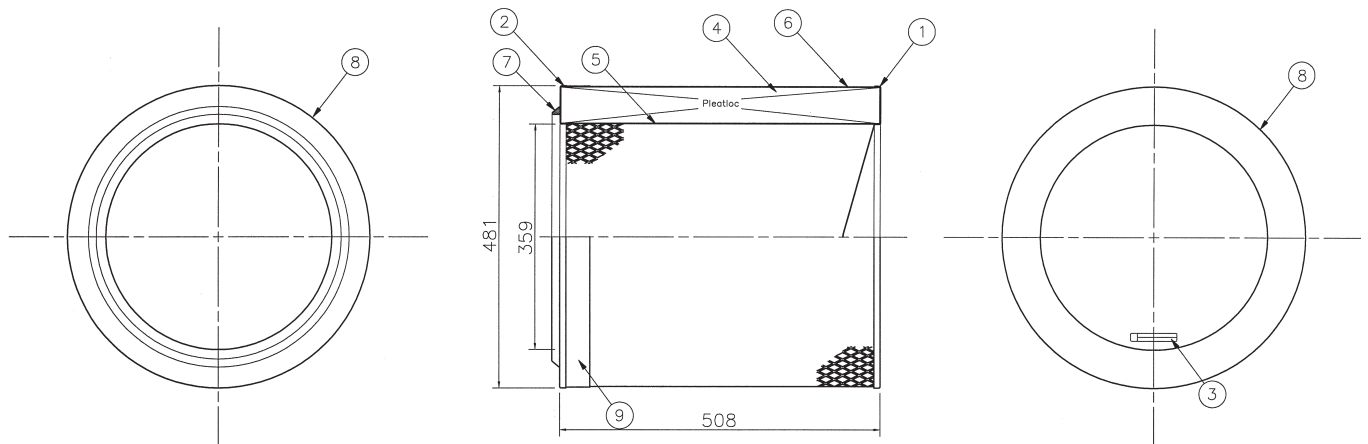

Dryflo Elements Cartridges

DMC-MMC DMC-C

SPECIFICATIONS

Number	Description
1	Bottom end cap
2	Top end cap
3	Marking
4	Media pack
5	Inner liner
6	Outer liner
7	Gasket
8	Wrap
9	Velcron hook

Media
Synthetic / Glass Fiber