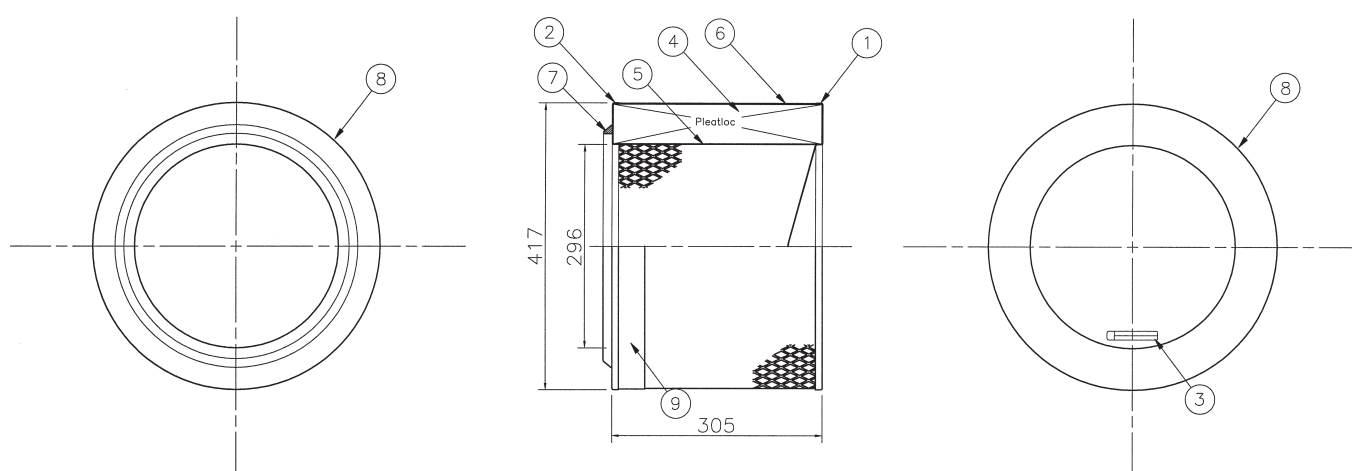

Dryflo Elements Cartridges

DMC-MMB

SPECIFICATIONS

Number	Description
1	Bottom end cap
2	Top end cap
3	Marking
4	Media pack
5	Inner liner
6	Outer liner
7	Gasket
8	Wrap
9	Velcron hook

Media

Synthetic / Glass Fiber